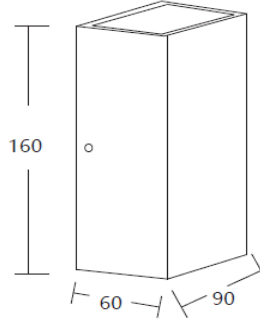

IP65

**GENERAL & MECHANICAL FEATURES**

Dimension:	L90 x W60 x H160mm
Housing:	Aluminium housing with powder coating
Finishes:	Black, Dark grey, White
Diffuser:	Tempered Frosted Glass
Installation:	Surface Mounted
Ingress Protection:	IP65
Dimmer:	No

**DESCRIPTION**

Single emission wall light have an elegant design that suitable in indoor and outdoor areas.

**LIGHTING & ELECTRICAL FEATURES**

Lamp source:	LED COB
Average LED Life:	50000 Hrs.
CCT:	3000K
CRI:	CRI 80+
Light source lumen:	800Lm
Power:	1x10W
Input:	AC220-240V, 50/60Hz
Beam Angle	120°
Control Protocol:	On/Off