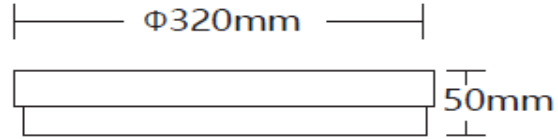

IP65

GENERAL & MECHANICAL FEATURES

Dimension:	Ø320 x H50mm
Housing:	Aluminum housing with powder coating
Finishes:	White, Dark Grey, Black
Diffuser:	PMMA, Opal
Installation:	Surface Mounted
Ingress Protection:	IP65
Dimmer:	No

DESCRIPTION

Surface mounted luminaire for wall/ceiling installation.

LIGHTING & ELECTRICAL FEATURES

Lamp source:	LED 2835
Average LED Life:	50000 Hrs.
CCT:	3000K
CRI:	CRI 80+
Light source lumen:	2000Lm
Power:	20W
Input:	AC220-240V, 50/60Hz
Beam Angle	120°
Control Protocol:	On/Off